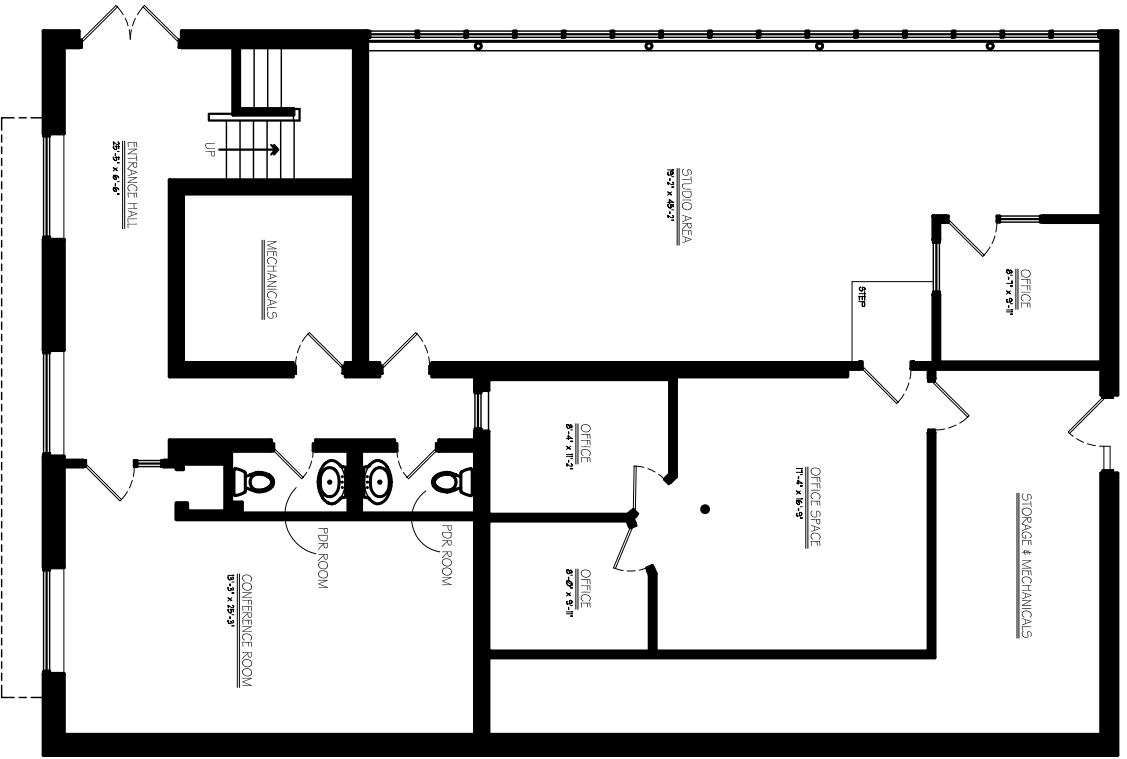

RUVIN OFFICE BUILDING
 1121 NORTH GREEN BAY AVE
 GLENDALE, WI 53109

RUVIN OFFICE BUILDING
 1121 NORTH GREEN BAY AVE
 GLENDALE, WI 53109